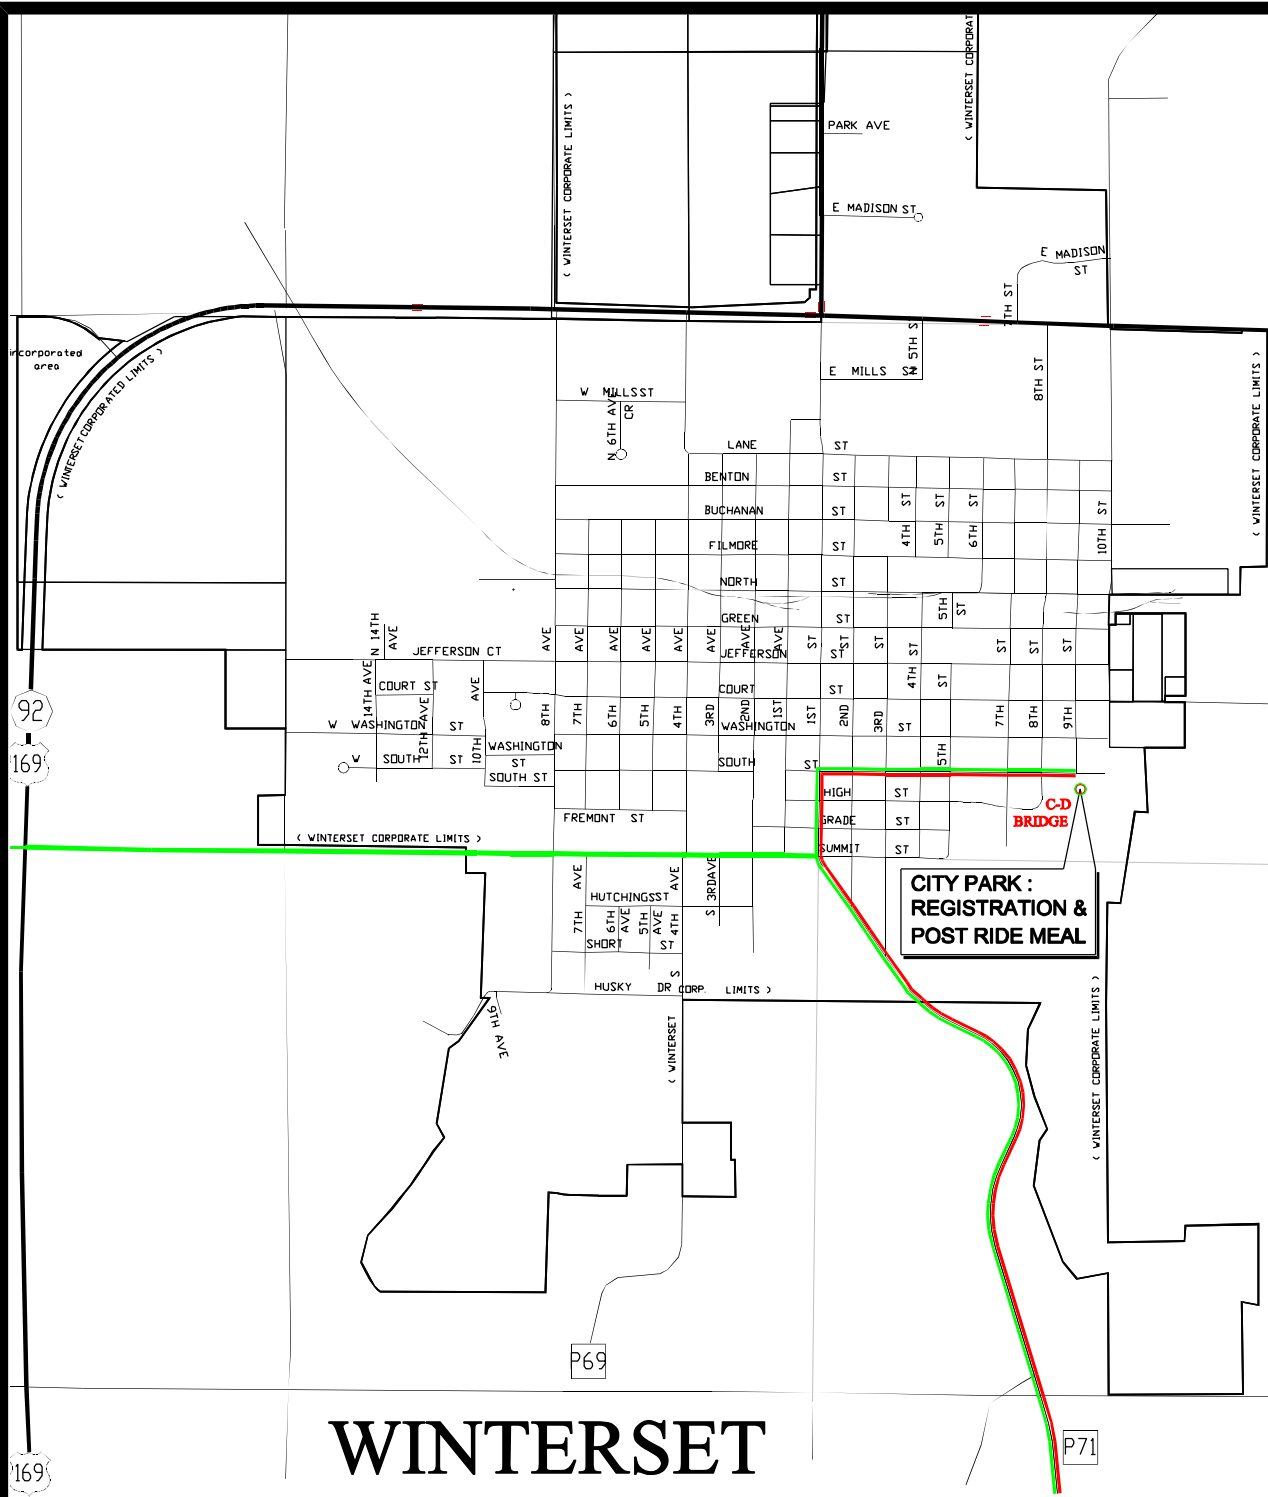

BRAMCO

BIKE RIDE AROUND MADISON COUNTY • JUNE 12, 2004

COVERED BRIDGES JOHN WAYNE (1848-1907) SHARED ROADWAYS DELICIOUS APPLES

MADISON COUNTY CYCLE CLUB

Street Maps & Points of Interest

WINTERSET

SAINT CHARLES