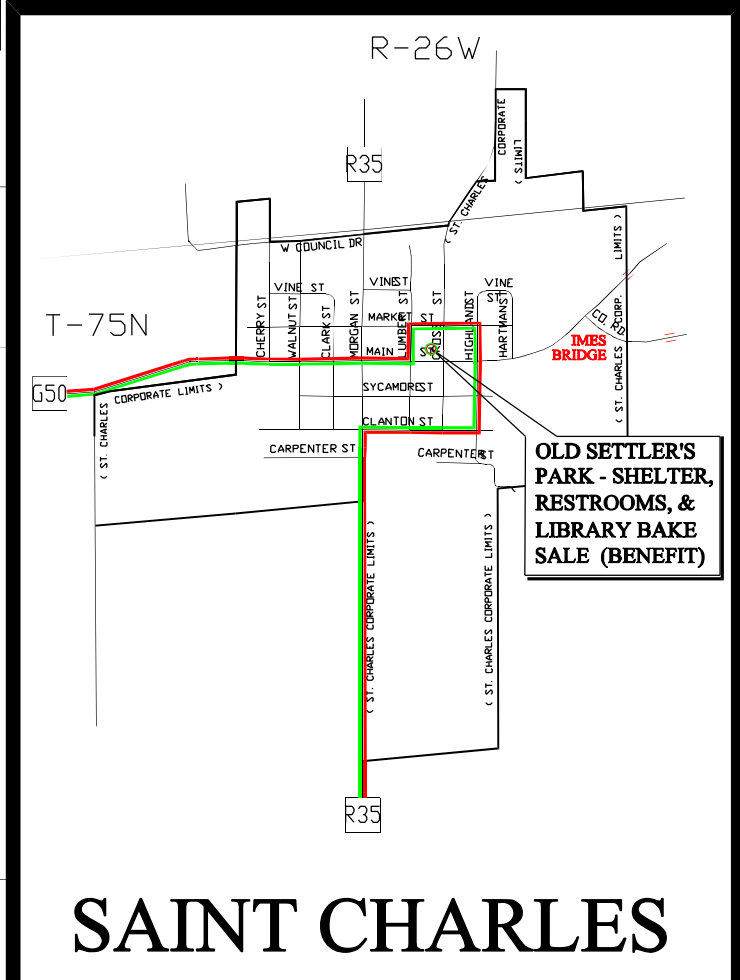

MILEAGE SUMMARY	Loop A	Loop B
Winterset to Saint Charles	13.6	13.6
Saint Charles to Truro	6.7	6.7
Truro to East Peru	5.2	5.2
Peru to Criss Cove	9.4	9.4
Criss Cove to Macksburg	-	7.6
Return to Winterset	10.7	17.9
TOTAL ROUTE MILEAGE	45.6	60.4

BRAMCO

BIKE RIDE AROUND MADISON COUNTY • JUNE 12, 2004

COVERED BRIDGES JOHN WAYNE (9-29-1927) SHARED ROADWAYS DELICIOUS APPLES

Madison County Cycle Club

BRAMCO

BIKE RIDE AROUND MADISON COUNTY • JUNE 12, 2004

COVERED BRIDGES JOHN WAYNE (1848-1907) SHARED ROADWAYS DELICIOUS APPLES

MADISON COUNTY CYCLE CLUB

Street Maps & Points of Interest

WINTERSET

SAINT CHARLES